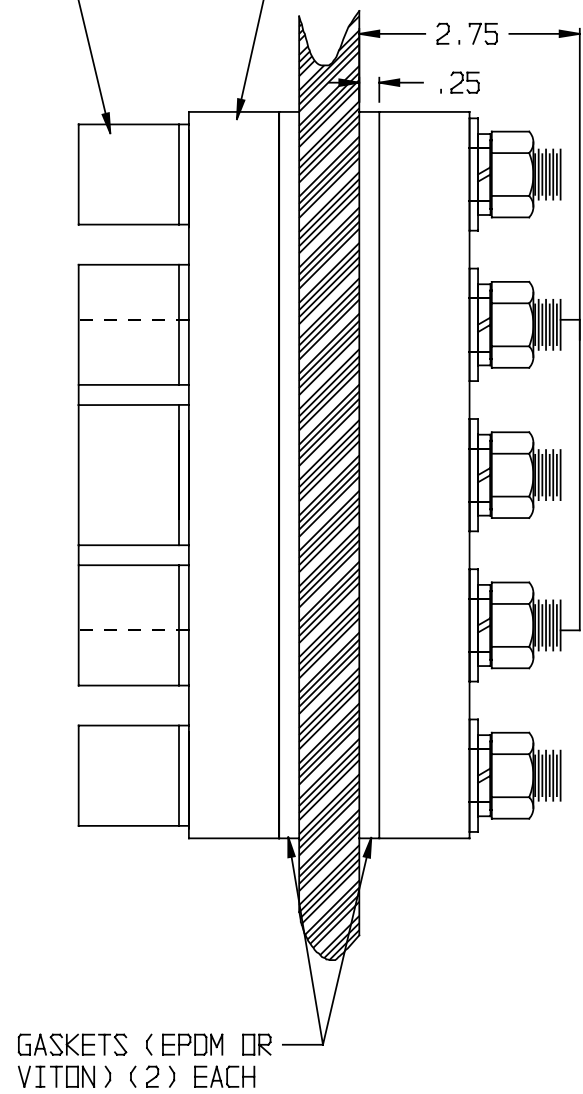

5/8" SS ENCAP. HEAD  
BOLT (8) EACH

4" CPVC 150#  
FLANGE (2) EACH

GASKETS (EPDM OR  
VITON) (2) EACH

(all dimensions in inches)

PART # FTG: 34700762 (EPDM)  
34700763 (VITON)

REF#: 0000

01/07/04

4" CPVC BOLTED FTG W/PE ENCAPSULATED HEAD BOLTS