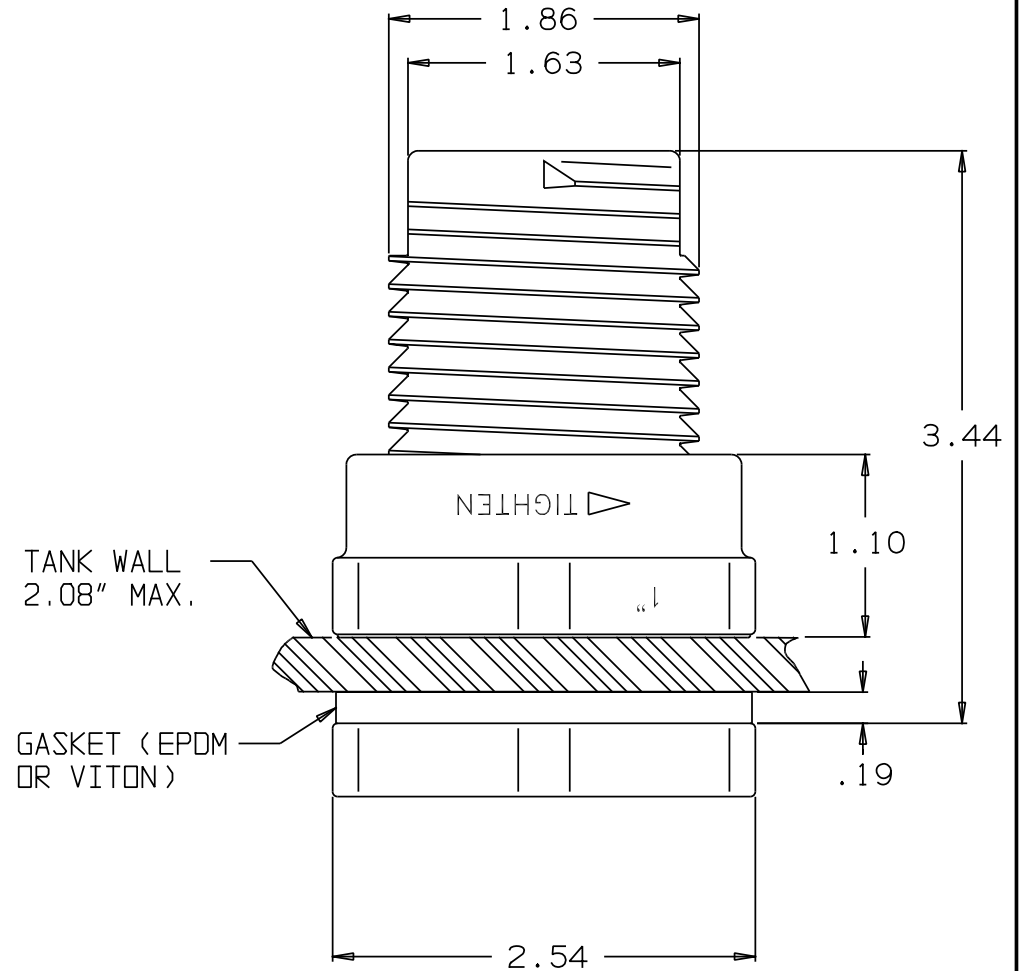

(all dimensions in inches)

MATERIAL	EPDM	VITON	STYLE
PVC	34200179	34700236	SOCxTHD
CPVC	34400253	34700752	SOCxTHD
PP	34100049	34700168	THDxTHD

1" THREADED BULKHEAD STYLE FITTINGS