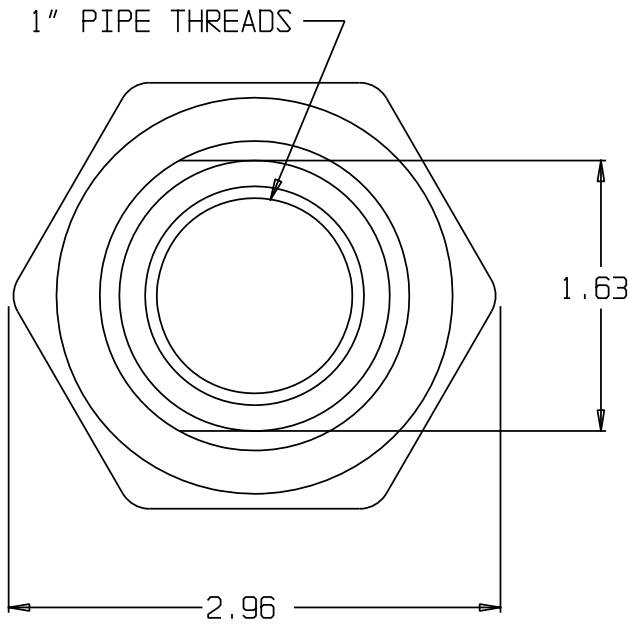

(all dimensions in inches)

MATERIAL	EPDM	VITON	STYLE
PVC	34200179	34700236	SOCxTHD
CPVC	34400253	34700752	SOCxTHD
PP	34100049	34700168	THDxTHD

1" THREADED BULKHEAD STYLE FITTINGS