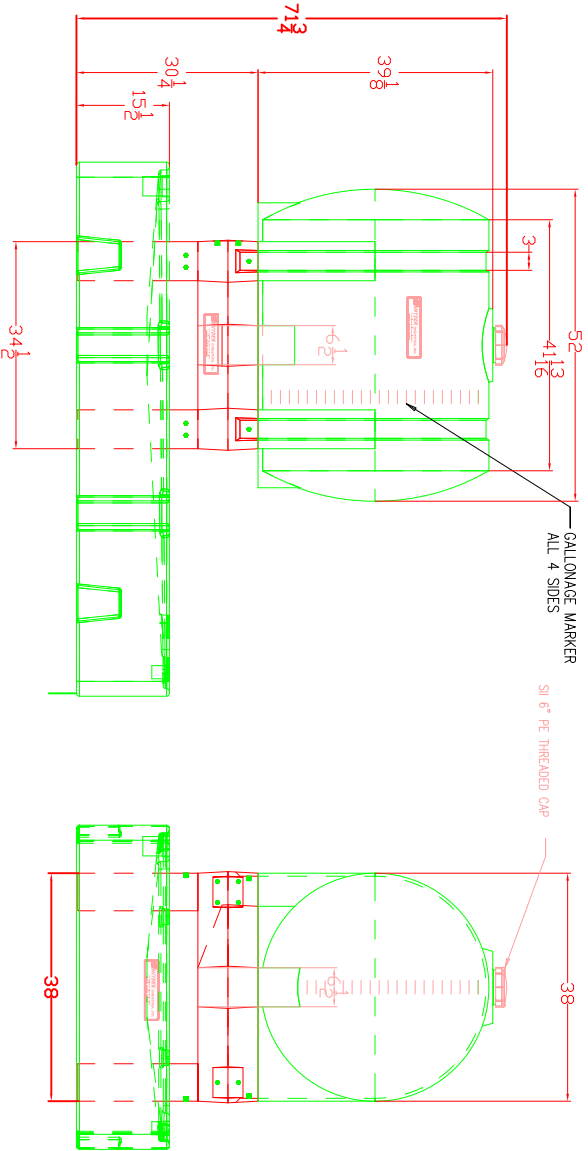

REVISIONS				
ZONE	REV	DESCRIPTION	DATE	APPROVED

NORWESCO
 ST. BONIFACIUS, MN
 225 GALLON OIL INJECTION
 ASSEMBLY

JTP	12OCT12	SCALE 1/32	SHEET
SIZE	FSCM NO.	DWG NO.	REV
A		63885	