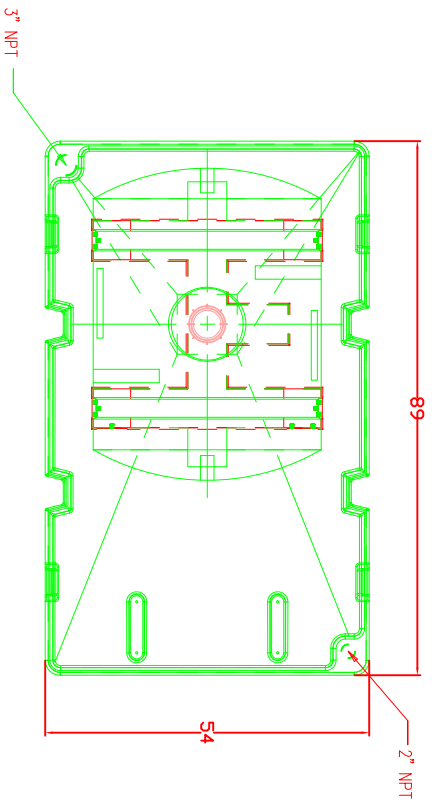

REVISIONS				
ZONE	REV	DESCRIPTION	DATE	APPROVED

NORWESCO
 ST. BONIFACIUS, MN
 225 GALLON OIL INJECTION
 ASSEMBLY

JTP	12OCT12	SCALE 1/32	SHEET
SIZE	FSCM NO.	DWG NO.	REV
A		63885	