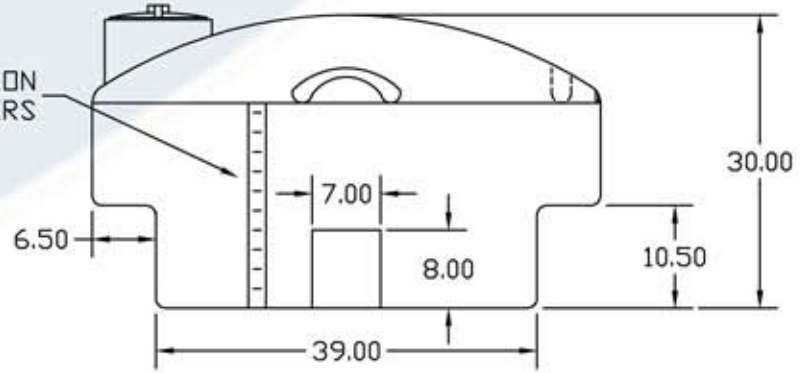

8 INCH LID

FLAT FOR FITTING 2 INCH STANDARD

GALLON MARKERS

REV	DESCRIPTION	DATE APPRD.

DRAWN / DATE
DHJ / 4/24/03
APPRD. / DATE

MATERIAL / SHOT WEIGHT
POLYETHYLENE
54 LBS.

866-310-2556

ALL DIMENSIONS ARE IN DECIMAL INCHES
TOLERANCES UNLESS OTHERWISE SPECIFIED
 $\pm 1\% @ 68^\circ F$

NOTES:

CLIENT / DESCRIPTION 200 GALLON PICKUP TANK	
SCALE NONE	PART NO. PU0200-52