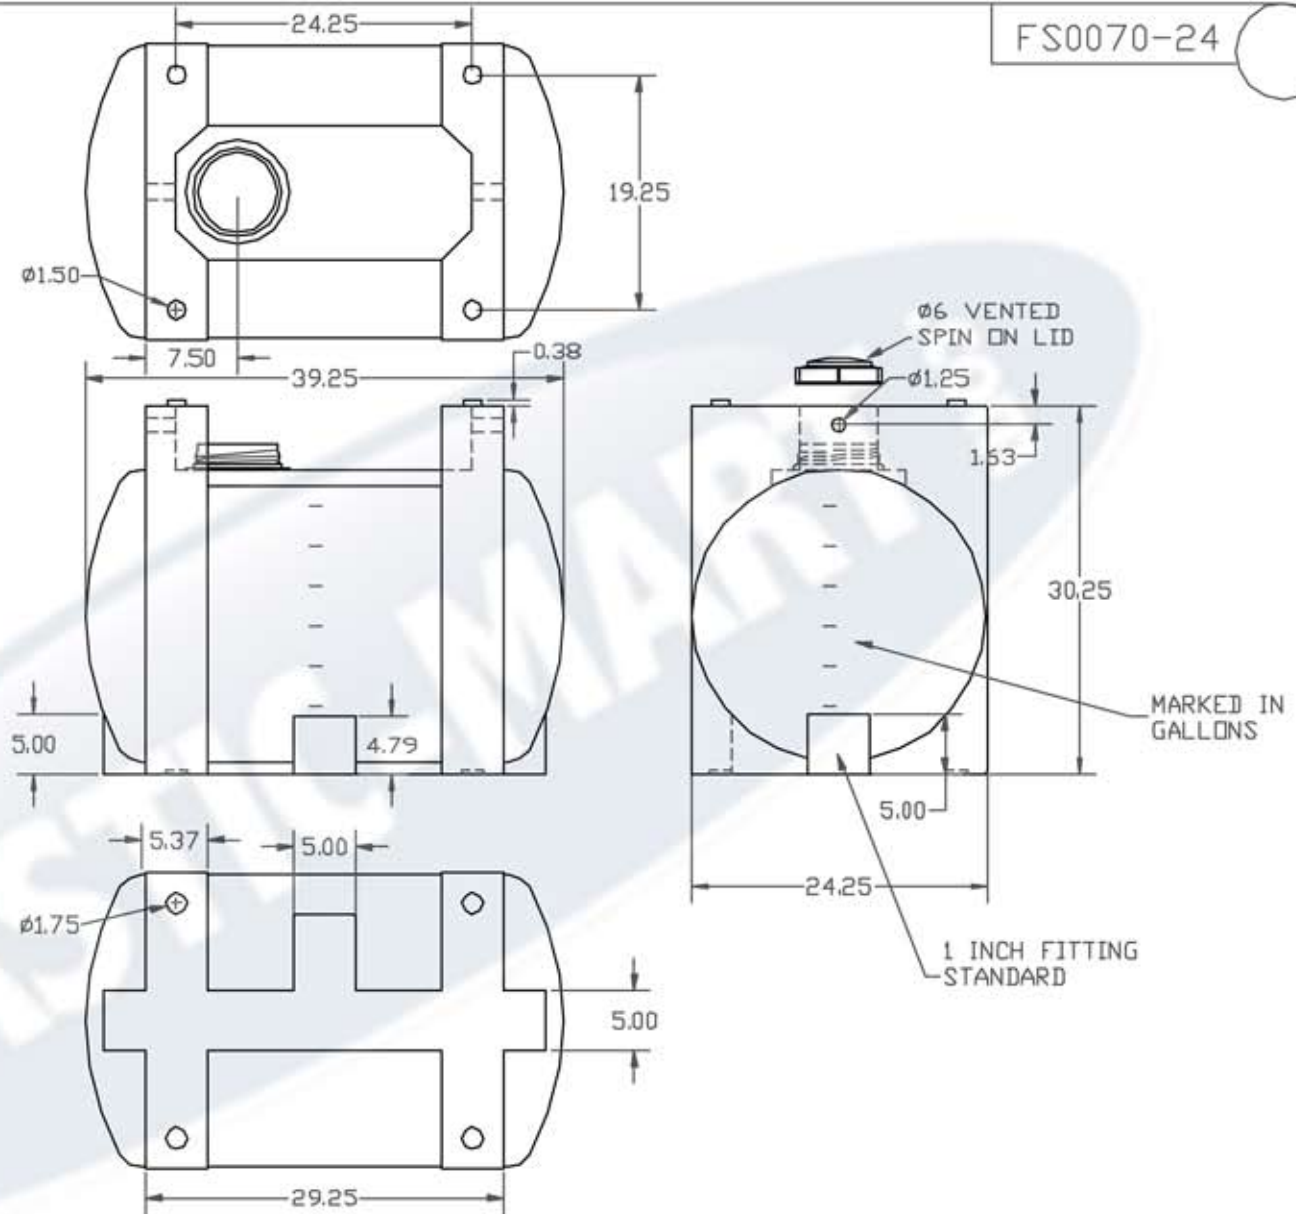

FS0070-24

		DRAWN / DATE DHJ 12-28-04	MATERIAL / SHOT WEIGHT HDPE 35 LBS.	PLASTIC-MART 866-310-2556	
		APPRD. / DATE		CLIENT / DESCRIPTION 70 GALLON STACKABLE LEG TANK	
REV	DESCRIPTION	DATE APPRD.		SCALE	PART NO.
ALL DIMENSIONS ARE IN DECIMAL INCHES TOLERANCES UNLESS OTHERWISE SPECIFIED $\pm 1\% \text{ @ } 68^\circ\text{F}$			THIRD ANGLE PROJECTION ANSI 14.5M 	NONE	FS0070-24
			NOTES: 1. STACKS THREE HIGH 2. BLACK, WHITE, OR YELLOW COLOR 3. NOM. WALL. .200		