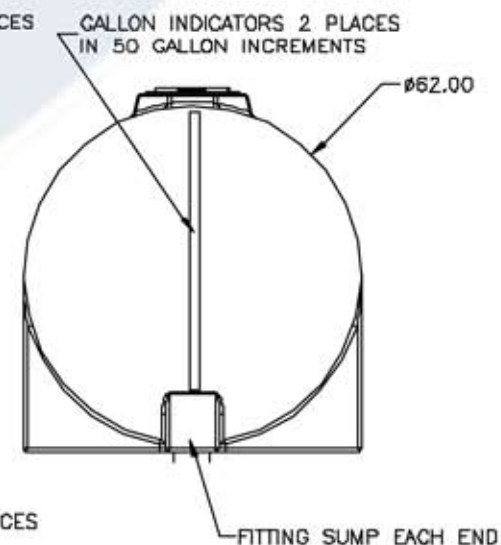

FS1300-DW

NOTE: 3 HOOPS ARE REQUIRED ON THIS TANK

DRAWN / DATE
REH/04/27/01

APPRD. / DATE
REH/04/27/01

MATERIAL:
425 LB. HDPE

866-310-2556

CLIENT / DESCRIPTION

1300 GAL. FREE STANDING LEG TANK

SCALE

N.S.

PART NO.

FS1300-DW

ALL DIMENSIONS ARE IN DECIMAL INCHES
TOLERANCES UNLESS OTHERWISE SPECIFIED

± 1% @ 68° F

THIRD ANGLE PROJECTION
AND 14.3M

NOTES: