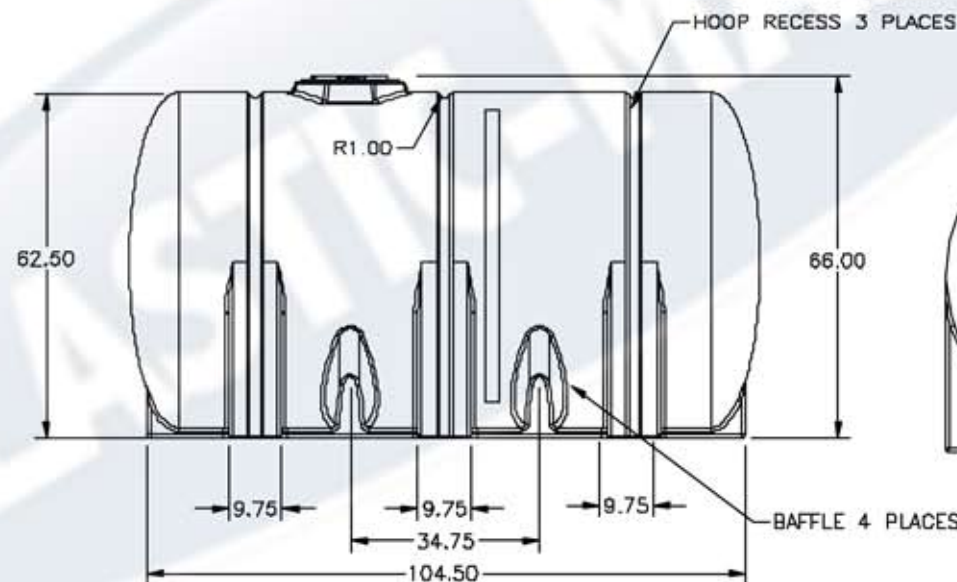

FS1300-DW

NOTE: 3 HOOPS ARE REQUIRED ON THIS TANK

DRAWN / DATE
REH/04/27/01

APPRD. / DATE
REH/04/27/01

MATERIAL:
425 LB. HDPE

866-310-2556

CLIENT / DESCRIPTION

1300 GAL. FREE STANDING LEG TANK

SCALE

N.S.

PART NO.

FS1300-DW

ALL DIMENSIONS ARE IN DECIMAL INCHES
TOLERANCES UNLESS OTHERWISE SPECIFIED

± 1% @ 68° F

THIRD ANGLE PROJECTION
AND 14.3M

NOTES: