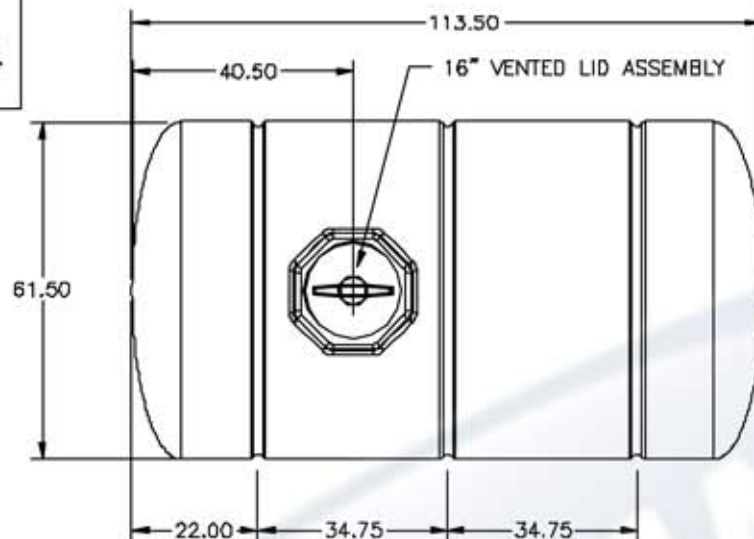

FS1300-DW

NOTE: 3 HOOPS ARE REQUIRED ON THIS TANK

DRAWN / DATE
REH/04/27/01

APPRD. / DATE
REH/04/27/01

MATERIAL:
425 LB. HDPE

866-310-2556

CLIENT / DESCRIPTION

1300 GAL. FREE STANDING LEG TANK

SCALE

N.S.

PART NO.

FS1300-DW

ALL DIMENSIONS ARE IN DECIMAL INCHES
TOLERANCES UNLESS OTHERWISE SPECIFIED

± 1% @ 68° F

THIRD ANGLE PROJECTION
AND 14.3M

NOTES: