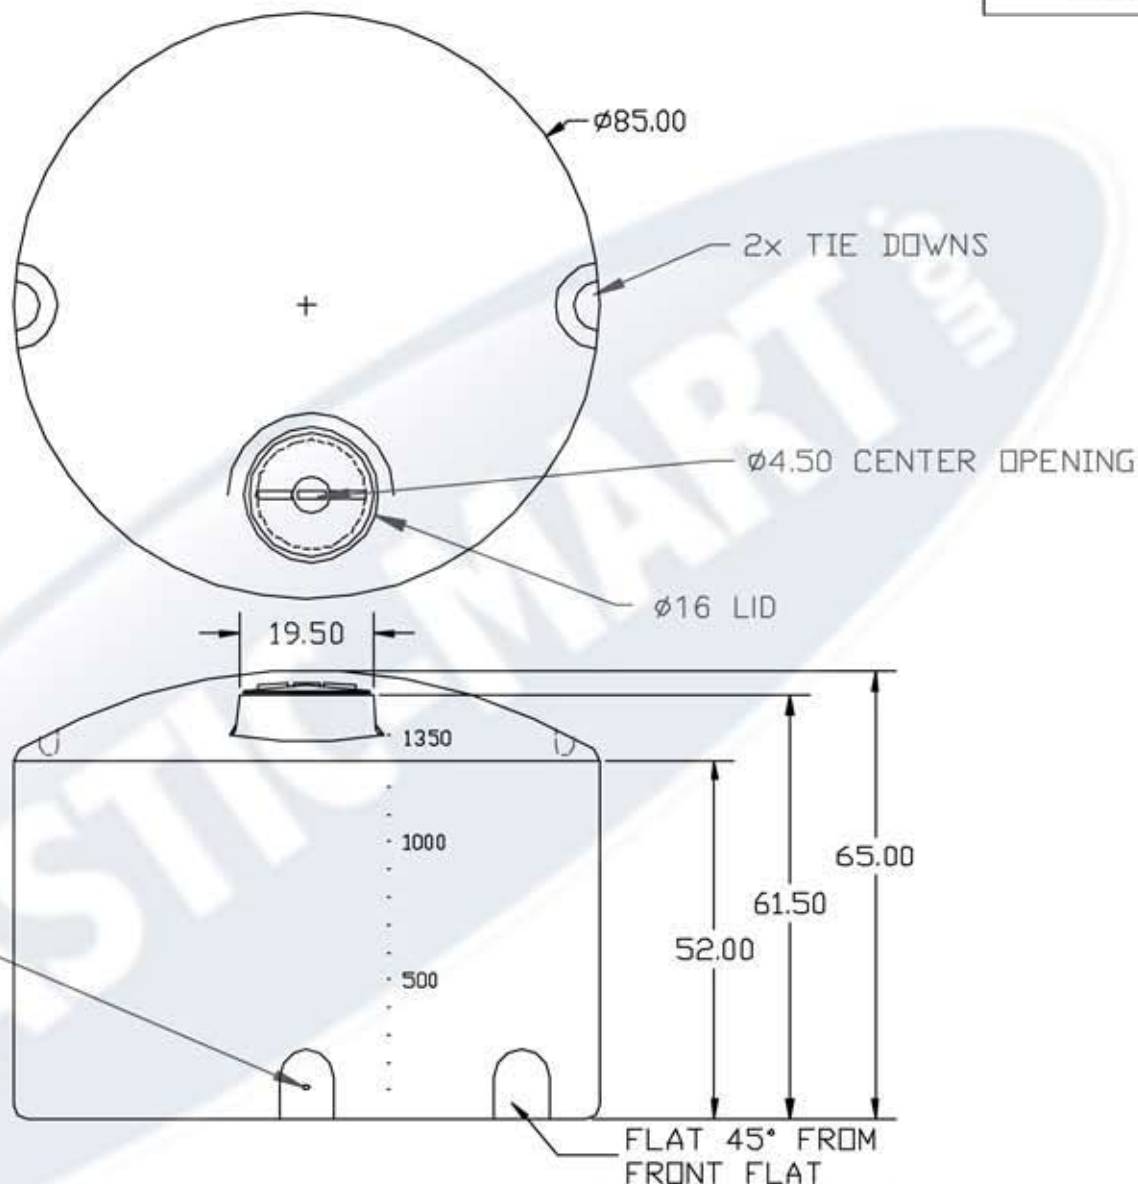

PROPRIETARY DATA

VT1350-85

8 X 10 FLAT
FOR 2"
STANDARD
FITTING

866-310-2556

DRAWN / DATE NVE 6/16/15				MATERIAL		866-310-2556	
APPRD. / DATE DHJ 6/21/15				HDPE OR EQUIVALENT REFERENCE MATERIAL DATA SHEET FOR SPECIFIC PROPERTIES.			
REV	DESCRIPTION	DATE	APPRD.	CLIENT / DESCRIPTION 1350 GALLON VERTICAL TANK			
ALL DIMENSIONS ARE IN DECIMAL INCHES TOLERANCES UNLESS OTHERWISE SPECIFIED $\pm 1\%$ @ 68° F				THIRD ANGLE PROJECTION AND 1/8"		SCALE N.S.	
				NOTES: 1. .240 THK AT FITTING 2. WHITE OR COLOR 3. SHOT WEIGHT 228 LBS.		PART NO. VT1350-85